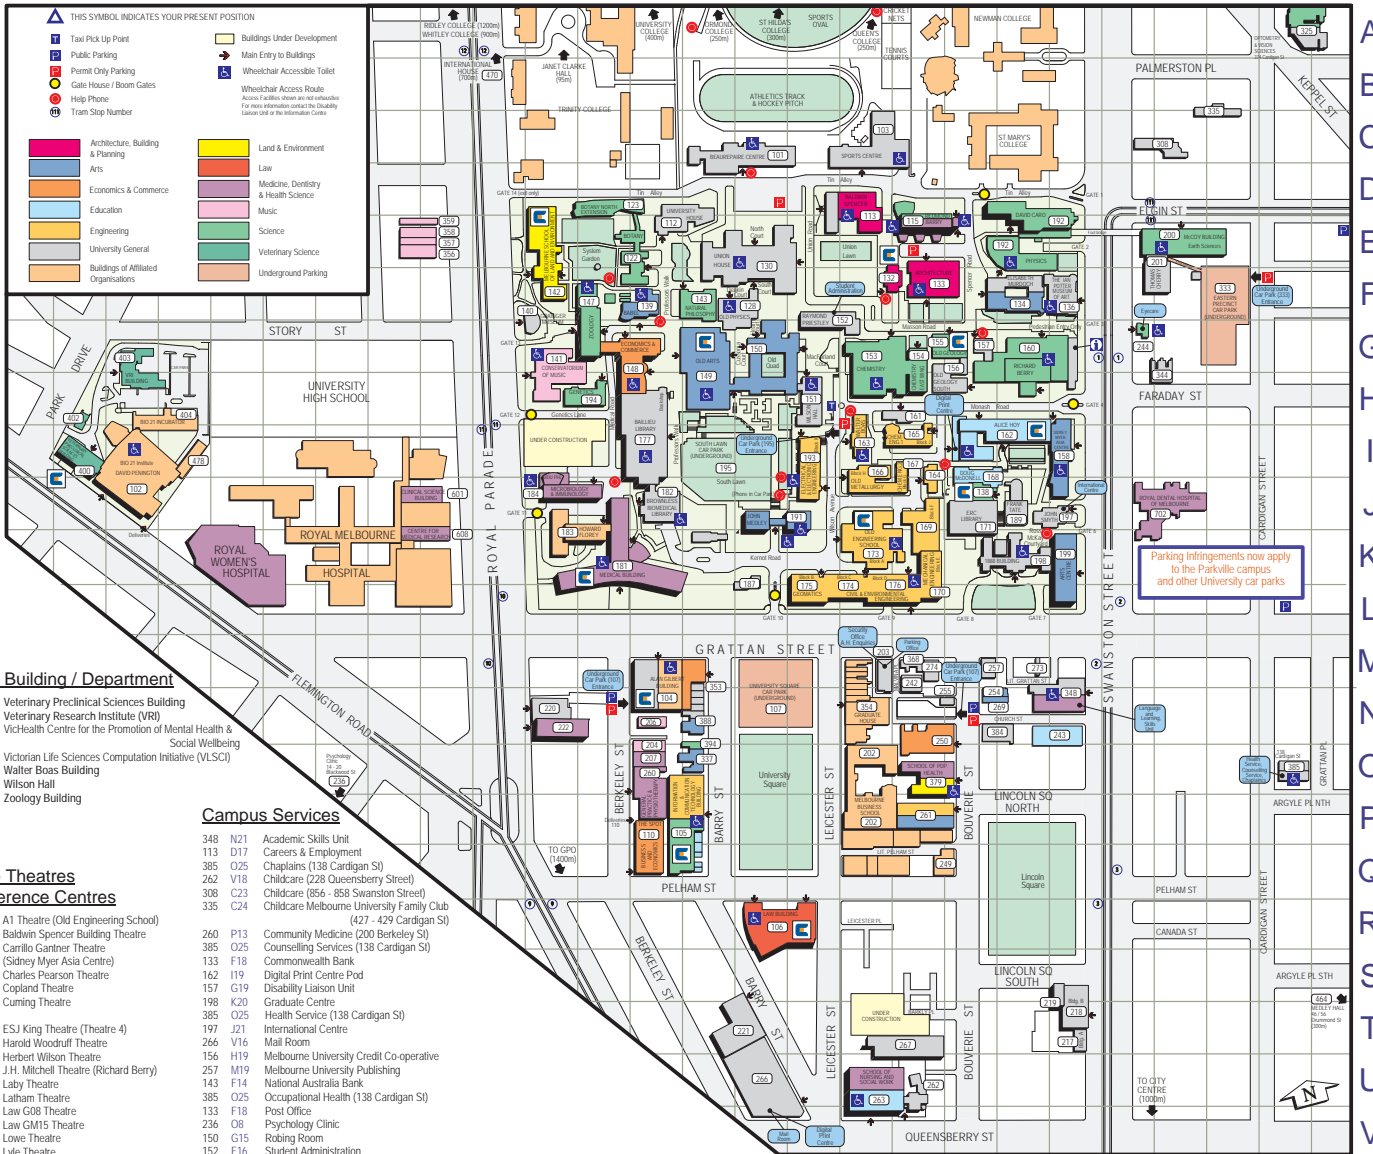

No Grid Building / Department

Table listing building numbers and department names, such as 267 T18 123 Bourvie St, 284 M19 158 Bourvie St, 274 M18 201 Grattan St, etc.

No Grid Building / Department

Table listing building numbers and department names, such as 198 K20 Graduate Centre, 354 N17 Graduate House (210 - 234 Leicester St), 198 K20 Graduate Student Association, etc.

1 2 3 4 5 6 7 8 9 10 11 12 13 14 15 16 17 18 19 20 21 22 23 24 25 26

No Grid Building / Department

Table listing building numbers and department names, such as 400 I2 Veterinary Preclinical Sciences Building, 403 H3 Veterinary Research Institute (VRI), etc.

Campus Services

Table listing campus service numbers and names, such as 348 N21 Academic Skills Unit, 113 D17 Careers & Employment, etc.

Lecture Theatres & Conference Centres

Table listing lecture theatre and conference centre numbers and names, such as 173 K17 A1 Theatre (Old Engineering School), 113 D17 Baldwin Spencer Building Theatre, etc.