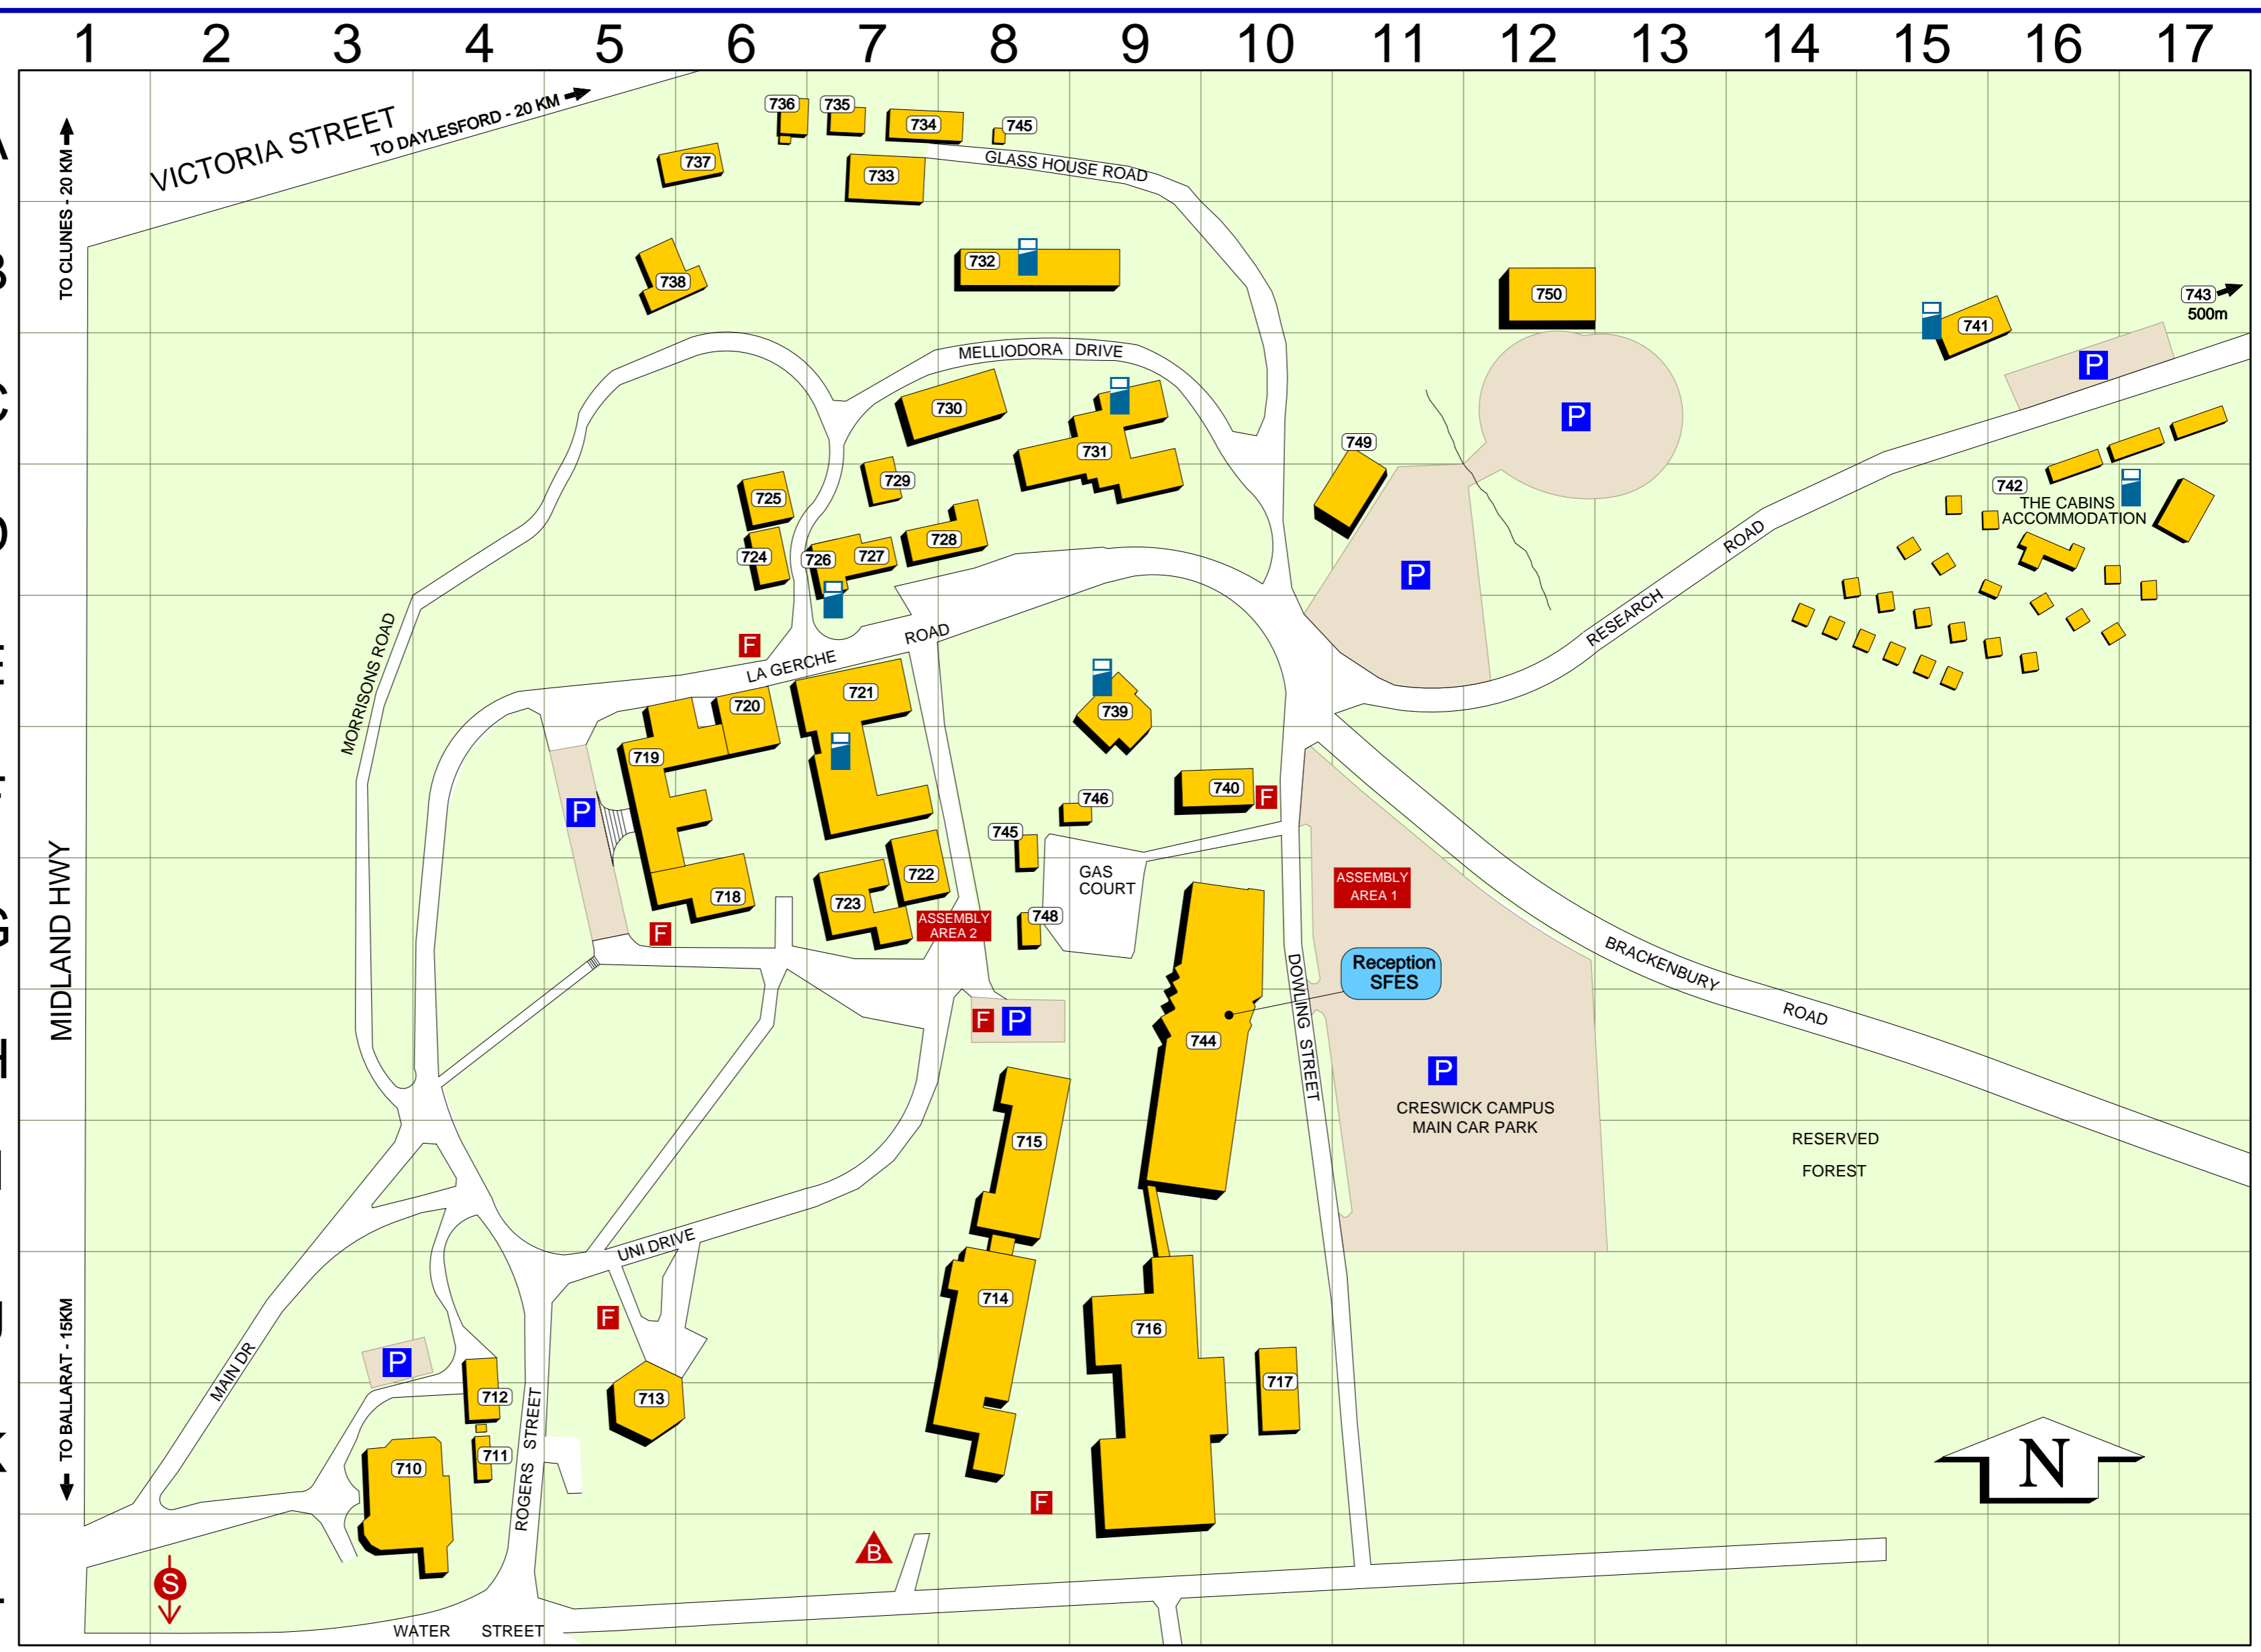

Building Name	No	Grid
A.V. Galbraith House (A.V.G.)	721	F7
Billo's Lodge	741	B15
Cabins	742	D16
Cannon Shed	736	A6
Chemical Store	746	F9
Computer Lab	718	G6
Cottage	739	E9
Dining Room / kitchen	720	F6
Field Storage Shed	750	B12
Flat	726	D7
Forest Industries Research	743	B17
Garages	729	D7
Gardeners' Sheds	725	D6
Gas Storage	745	F8
Glass House - Bio Tech	717	K10
Glass House - Large	734	A8
Glass House - Small	735	A7
Gymnasium & Rec Room	728	D8
Head House	733	A7
Library	719	F5
Lodge	732	B8
Maintenance Workshop	730	C8
Manager's A/H Residence	738	B5
Mapping Room	727	D7
Post Grad House (R7)	723	G7
Saw Mill Shed	749	D11
Science Block (Labs & Lecture)	715	I8
Seminar Centre	713	K5
Semmens Hall	731	C9
Staff Amenities & Laundry	724	D6
Stage 1 Forest Science Centre	716	J9
Stage 2 F.O.R.A.D.	744	H10
Storage	711	K4
Storage	737	A6
Storage Room	740	F10
Student Kitchens	722	G7
Treearne House	710	K3
University Offices & Labs	714	J8
Wood Tech Laboratory	712	J4
Wood Tech Laboratory	712	J4

Legend

-  Parking
-  Accommodation
-  Fire Hydrants
-  Fire Booster Pumps
-  Site Evacuation
Creswick Football Ground
-  Emergency Assembly Areas

CRESWICK CAMPUS (School of Forest & Ecosystem Science)

Water Street
 Creswick
 Victoria
 3363
 Tel: 5321 4300 Fax: 5321 4166
 Melway Ref. 609 A10